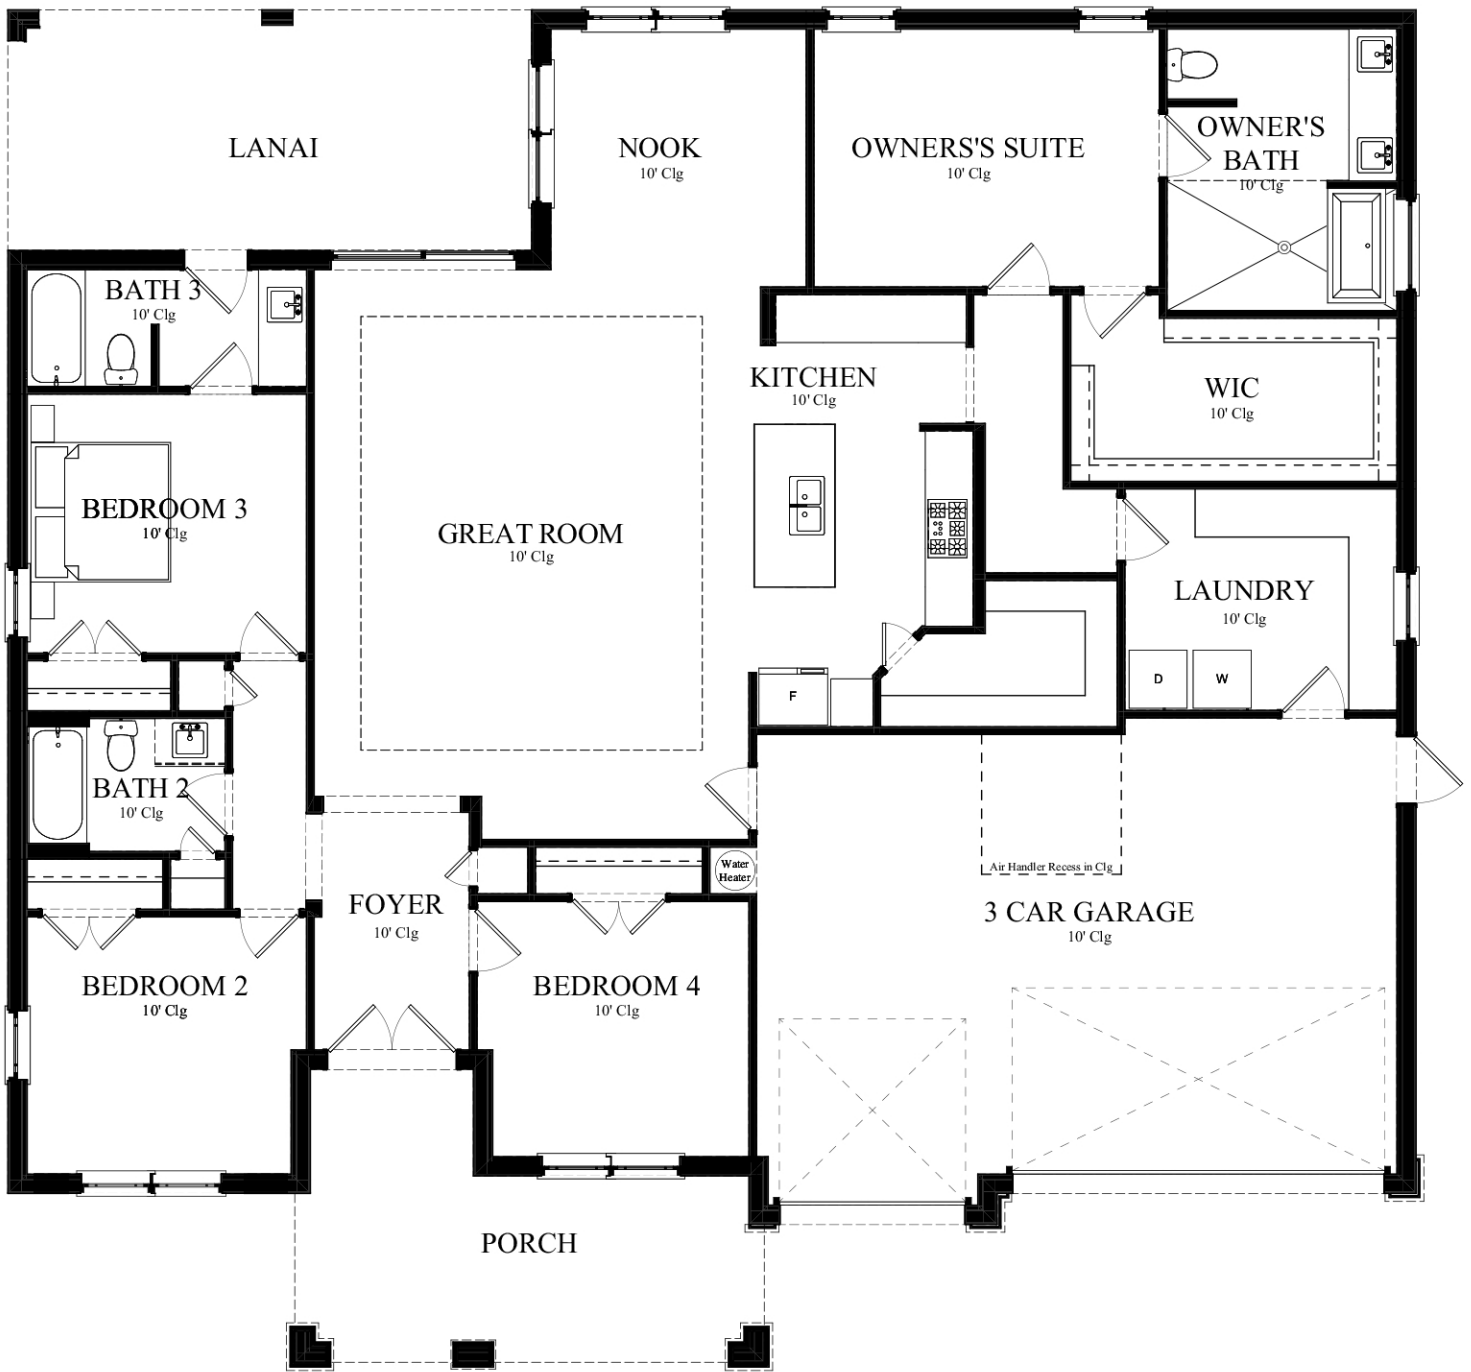

# SERENITY

## SQUARE FOOTAGE

LIVING .....	2230
GARAGE .....	581
PORCH .....	191
LANAI .....	233
TOTAL .....	3235

**SOUTHERN CROWN HOMES, INC**

Floor plans and elevations are artist's renderings for illustrative purposes and not part of a legal contract. Features, sizes, options and details are approximate and will vary from the homes built. Optional items shown are available at additional cost and may not be available in all communities. Southern Crown Homes, Inc reserves the right to change and/or alter materials, specifications, features, dimensions and designs without prior notice or obligation. 2023 Southern Crown Homes, Inc All Rights Reserved

**FRONT VIEW**