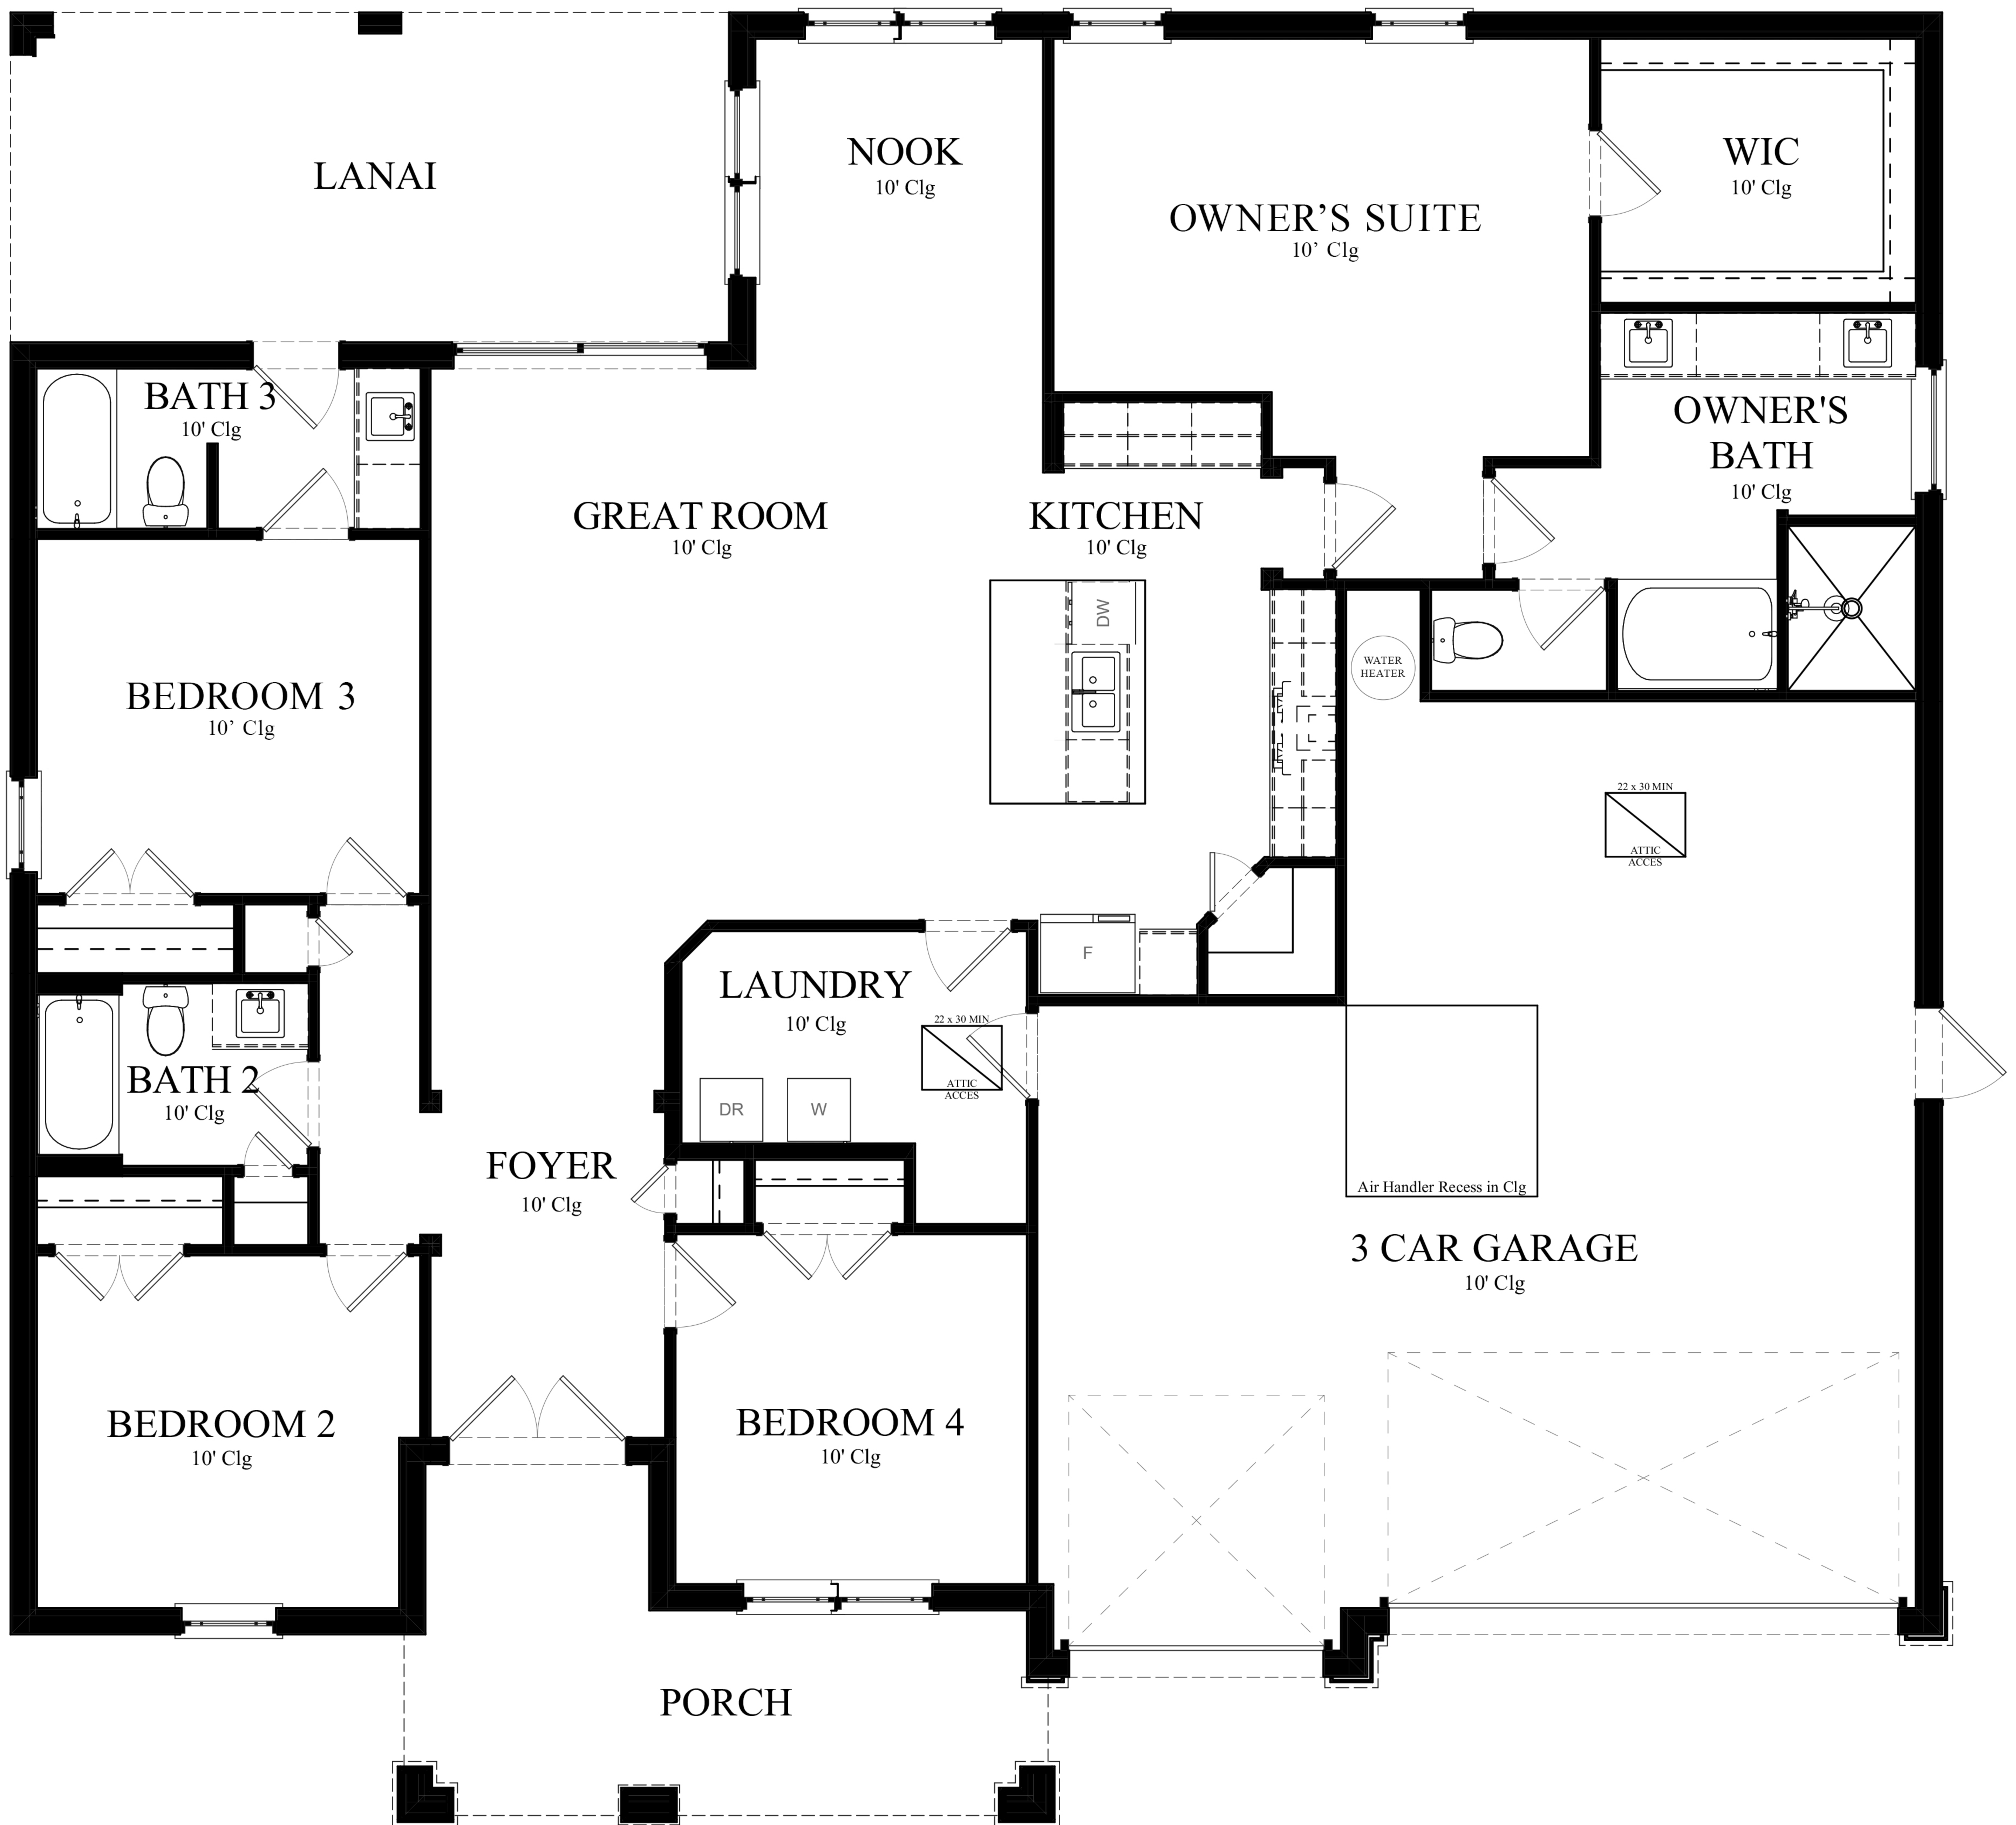

## SQUARE FOOTAGE

LIVING .....	2053
GARAGE .....	759
PORCH .....	158
LANAI .....	233
TOTAL .....	3203

FRONT VIEW

## SOUTHERN CROWN HOMES, INC

Floor plans and elevations are artist's renderings for illustrative purposes and not part of a legal contract. Features, sizes, options and details are approximate and will vary from the homes built. Optional items shown are available at additional cost and may not be available in all communities. Southern Crown Homes, Inc reserves the right to change and/or alter materials, specifications, features, dimensions and designs without prior notice or obligation. 2023 Southern Crown Homes, Inc All Rights Reserved