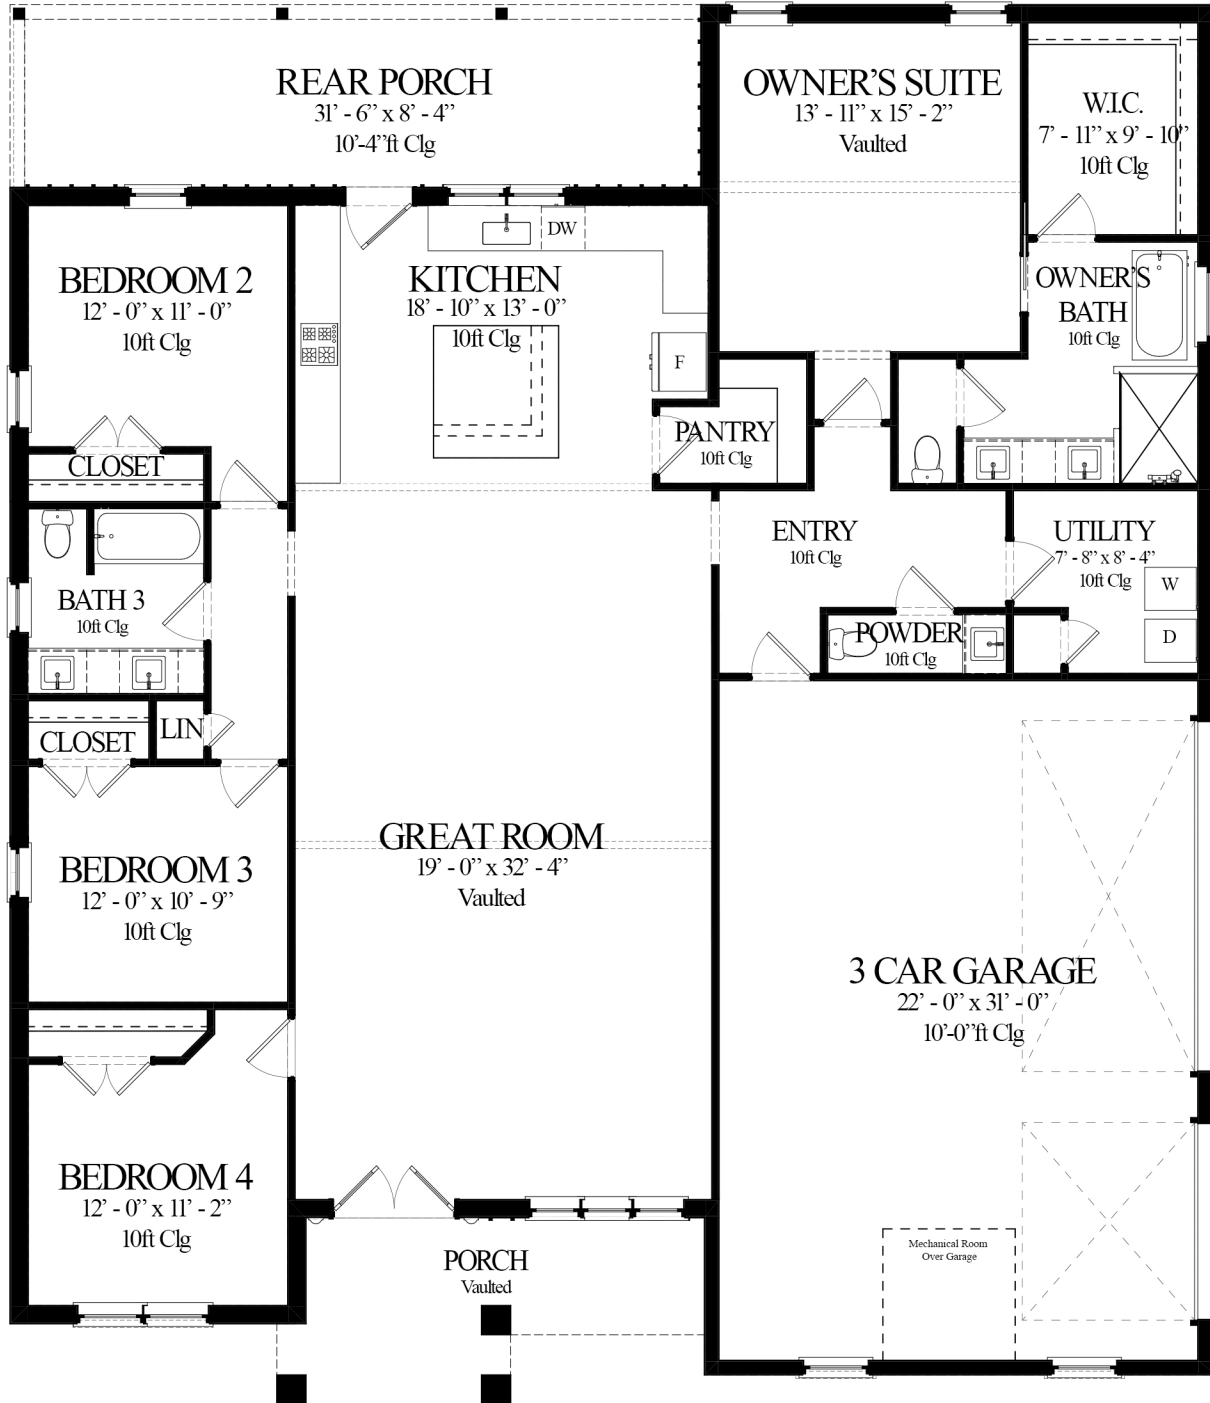

THE TRINITY SERIES

SQUARE FOOTAGE

LIVING	2291
GARAGE	723
ENTRY PORCH	132
REAR PORCH	262
TOTAL	3408

SOUTHERN CROWN HOMES, INC

Floor plans and elevations are artist's renderings for illustrative purposes and not part of a legal contract. Features, sizes, options and details are approximate and will vary from the homes built. Optional items shown are available at additional cost and may not be available in all communities. Southern Crown Homes, Inc reserves the right to change and/or alter materials, specifications, features, dimensions and designs without prior notice or obligation. © 2023 Southern Crown Homes, Inc All Rights Reserved.

FRONT VIEW