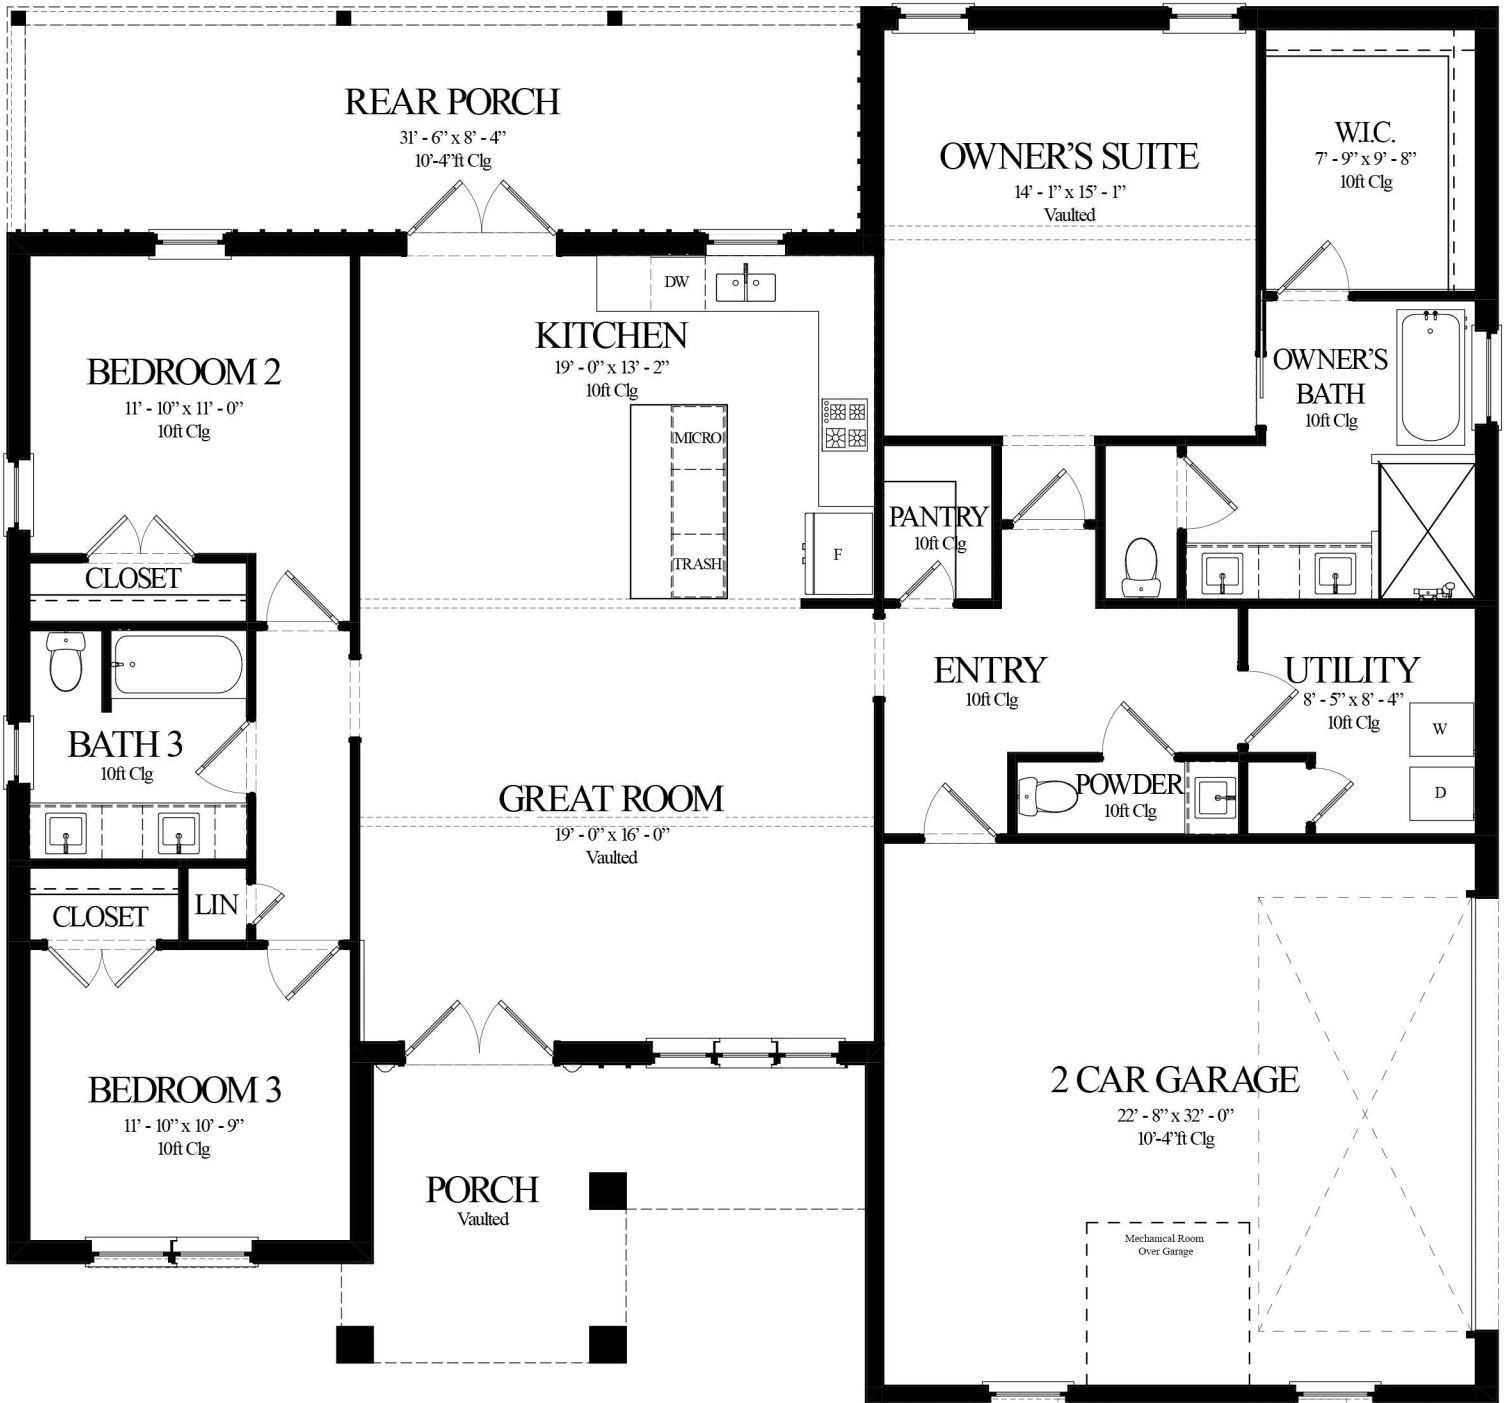

THE TRINITY SERIES

SQUARE FOOTAGE

LIVING	1796
GARAGE	477
ENTRY PORCH	155
REAR PORCH	262
TOTAL	2690

SOUTHERN CROWN HOMES, INC

Floor plans and elevations are artist's renderings for illustrative purposes and not part of a legal contract. Features, sizes, options and details are approximate and will vary from the homes built. Optional items shown are available at additional cost and may not be available in all communities. Southern Crown Homes, Inc reserves the right to change and/or alter materials, specifications, features, dimensions and designs without prior notice or obligation.
 © 2023 Southern Crown Homes, Inc All Rights Reserved.

FRONT VIEW