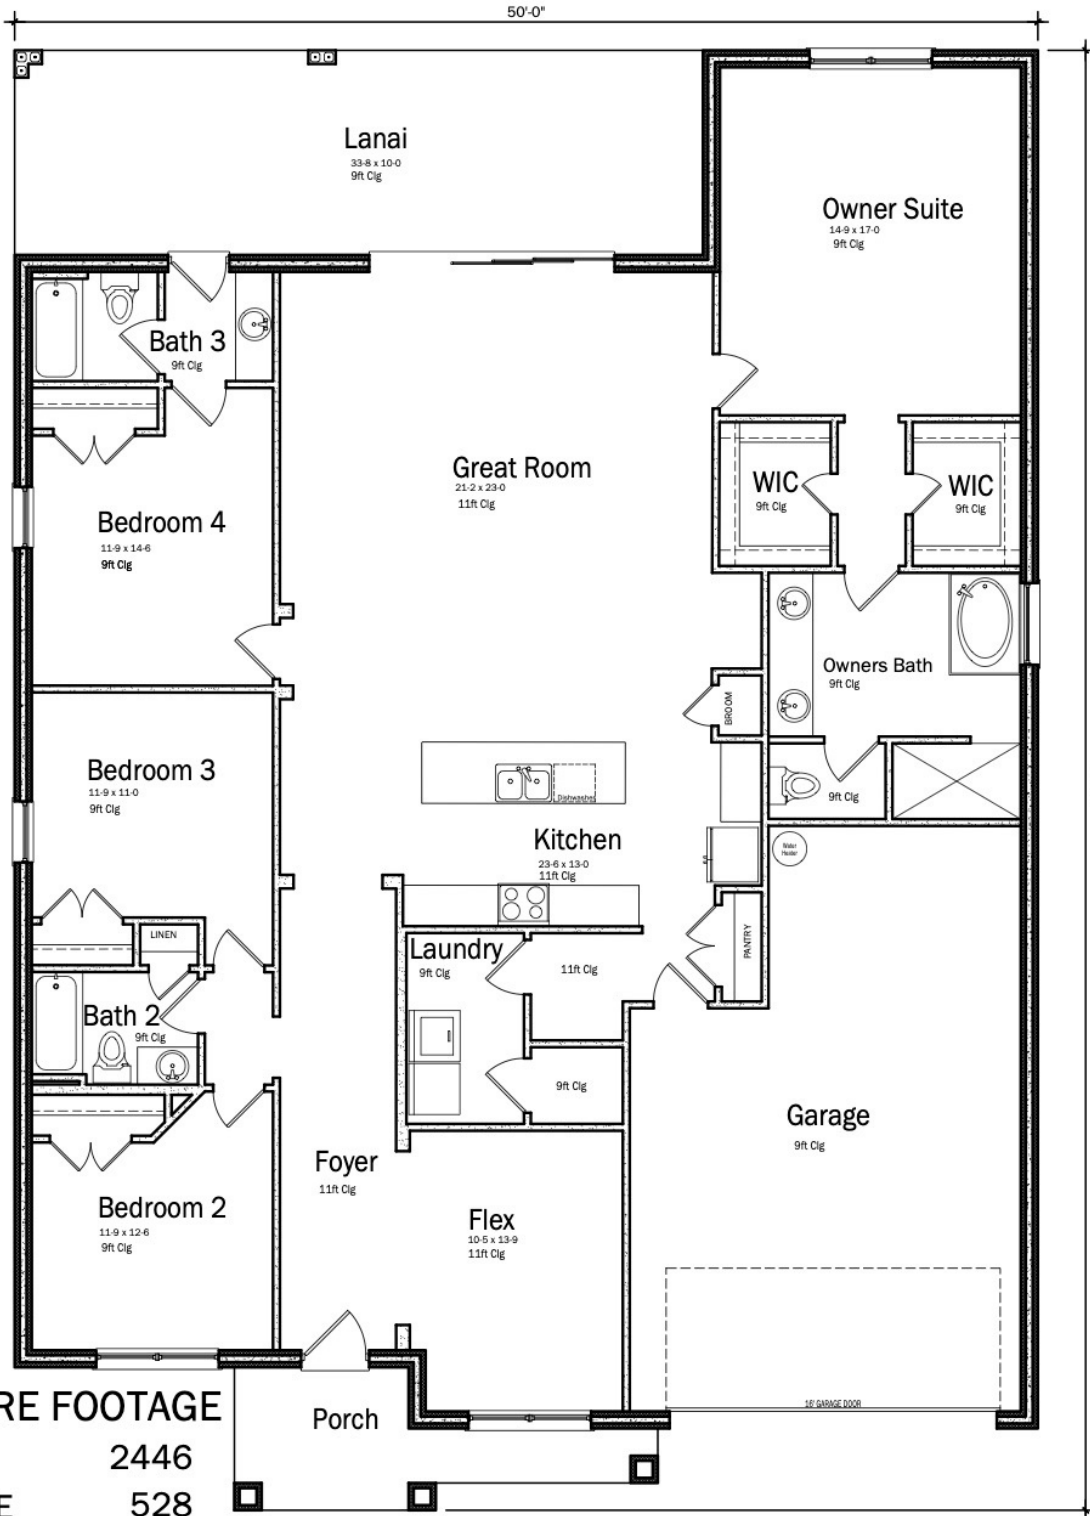

Elliot

SQUARE FOOTAGE

LIVING	2446
GARAGE	528
ENTRY PORCH	94
LANAI	337
TOTAL	3405