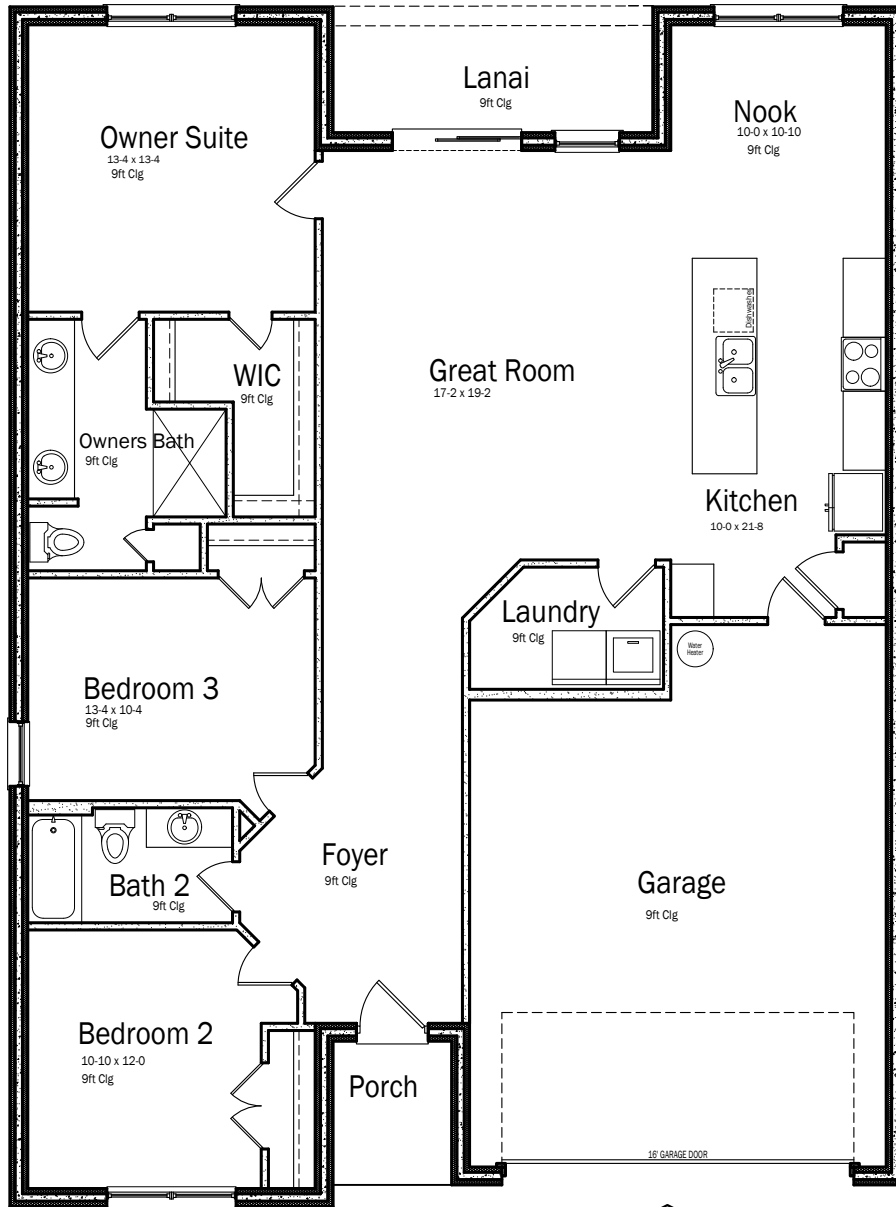

Basil

SQUARE FOOTAGE

LIVING	_____	1663
GARAGE	_____	497
ENTRY PORCH	_____	37
LANAI	_____	87
TOTAL	_____	2284